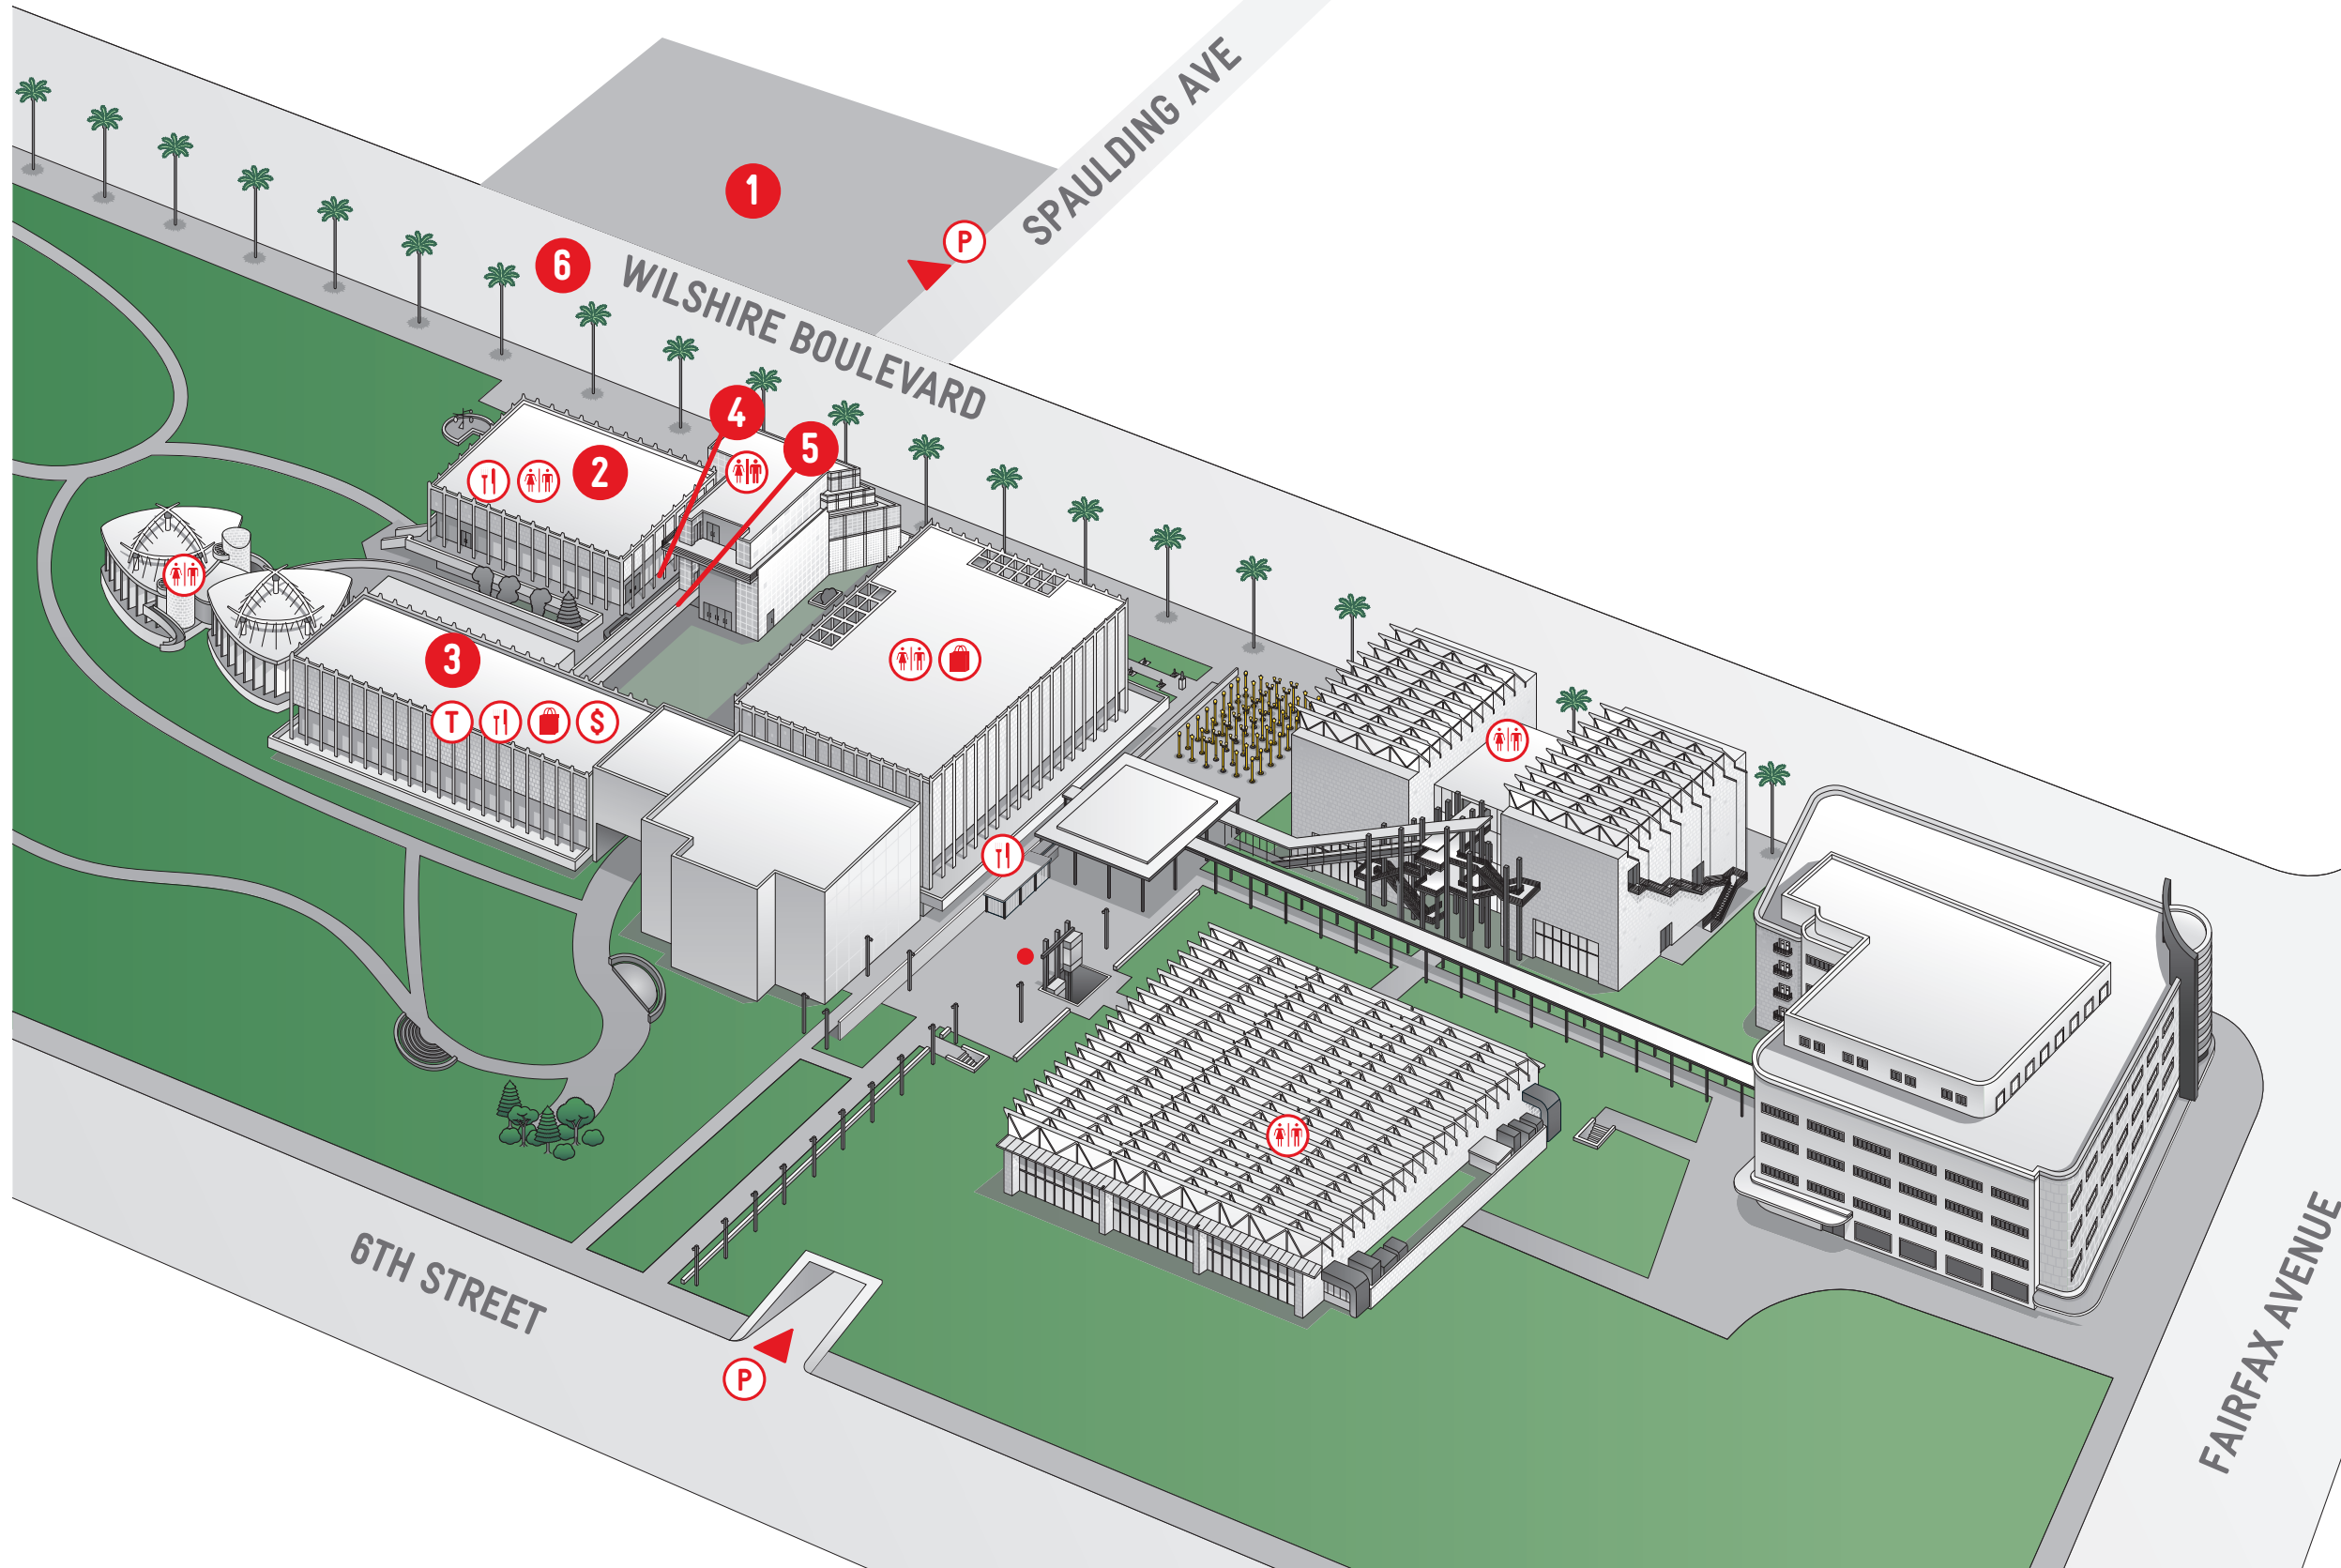

- 1 SPAULDING PARKING LOT**
Free Parking after 7:00 pm
- 2 BING THEATER**
- 3 TICKET OFFICE**
Hammer Building
- 4 TICKET HOLDER LINE**
Bing Theater Main Entrance
- 5 STANDBY LINE**
On Wilshire Stairs
- 6 WILSHIRE BLVD**
Free Street Parking After 7:00 pm

- T** TICKETS
- 🍴** DINING
- 🛍️** STORE
- 🚻** RESTROOMS
- P** PARKING
- 💰** ATM

FAIRFAX AVENUE